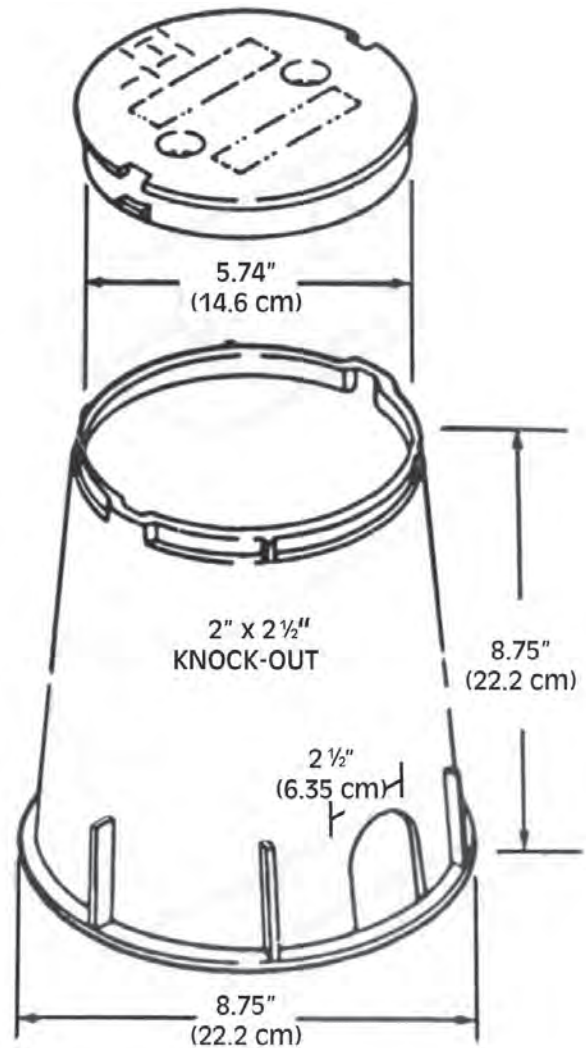

SERIES 610 (6" ROUND) GREEN

- 256 PER PALLET
- BODY & COVER
- BODY
- COVER

610-1G2G	1.32 LBS.	.60 KG
610-1G	1.07 LBS.	.49 KG
610-2G	.25 LBS.	.11 KG

SPECIAL FEATURES

- TWIST LOCK COVER
- STRONGER LOAD STRENGTH
- UV INHIBITORS TO PREVENT DISCOLORATION & CRACKING
- AVAILABLE WITH NO PORT